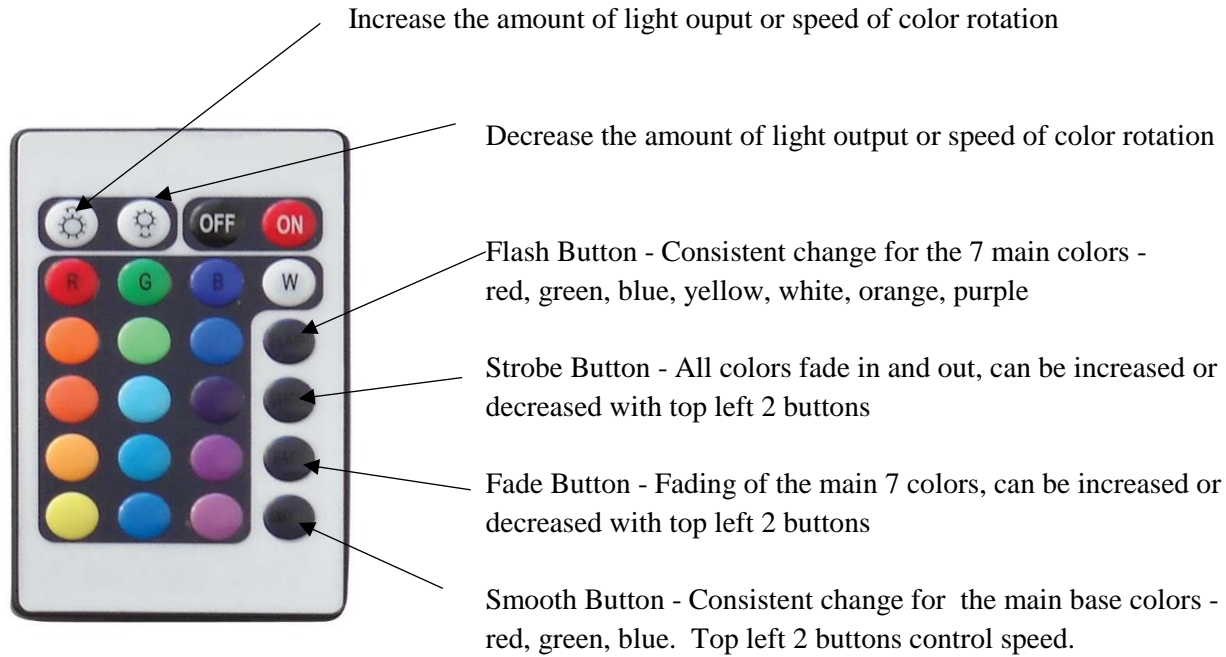

Standard 16 color Remote Information

To maintain a single color, press the button once and then control the brightness with the top 2 left buttons.

All colors are a derivative of the Red, Green and Blue color system so they will be very close but may not be 100% accurate to the Color Redering Index.